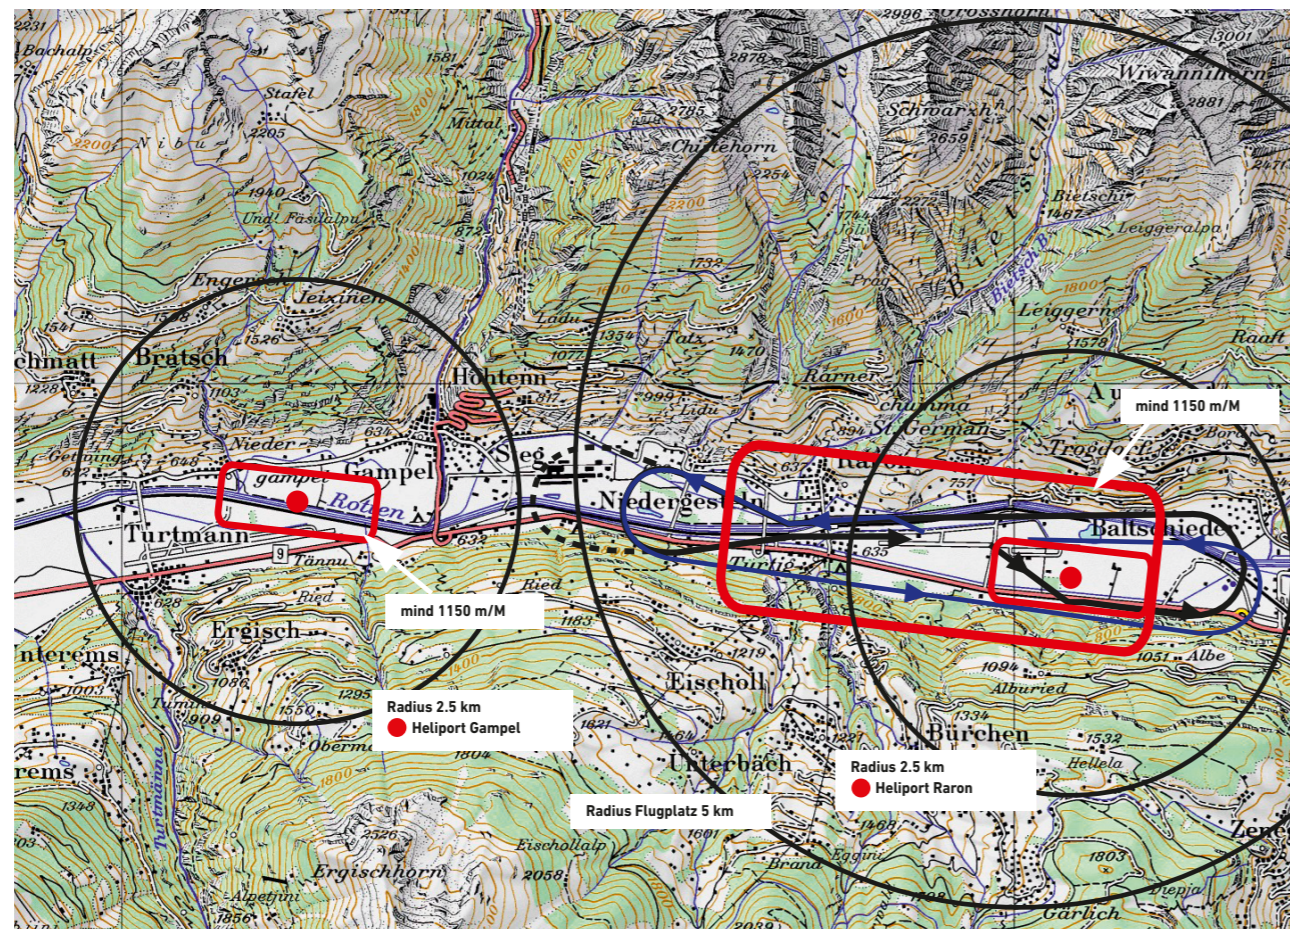

Flugplatz Raron Heliport Raron + Gampel